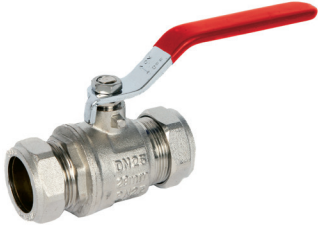

Shawston Valves

BSPP Female, Nickel Plated Brass Ball Valves, BSI Gas Approved

BSPT Female, Nickel Plated Brass Lockable Ball Valves

Compression Nickel Plated Brass Ball Valves, Blue Handle, WRAS Approved

CODE	Sizes (mm)
BBV008	8
BBV010	10
BBV015	15
BBV020	20
BBV025	25
BBV032	32
BBV040	40
BBV050	50
BBV065	65
BBV080	80
BBV100	100

CODE	Sizes (mm)
BBV008LOCK	8
BBV010LOCK	10
BBV015LOCK	15
BBV020LOCK	20
BBV025LOCK	25
BBV032LOCK	32
BBV040LOCK	40
BBV050LOCK	50
BBV065LOCK	65
BBV080LOCK	80
BBV100LOCK	100

CODE	Sizes (mm)
CBV15B	15
CBV22B	22
CBV28B	28
CBV35B	35
CBV42B	42
CBV54B	54

Shawston Valves

Compression Ball Valves, Red Handles, Nickel Plated

CODE	Sizes (mm)
CBV15R	15
CBV22R	22
CBV28R	28
CBV35R	35
CBV42R	42
CBV54R	54

BSPF Female, Brass Swing Check Valves, Metal Seat PN10

CODE	Sizes (mm)
BCV008	8
BCV010	10
BCV015	15
BCV020	20
BCV025	25
BCV032	32
BCV040	40
BCV050	50
BCV065	65
BCV080	80
BCV100	100

BSPF Female, Brass Swing Check Valves, Rubber Seat PN10