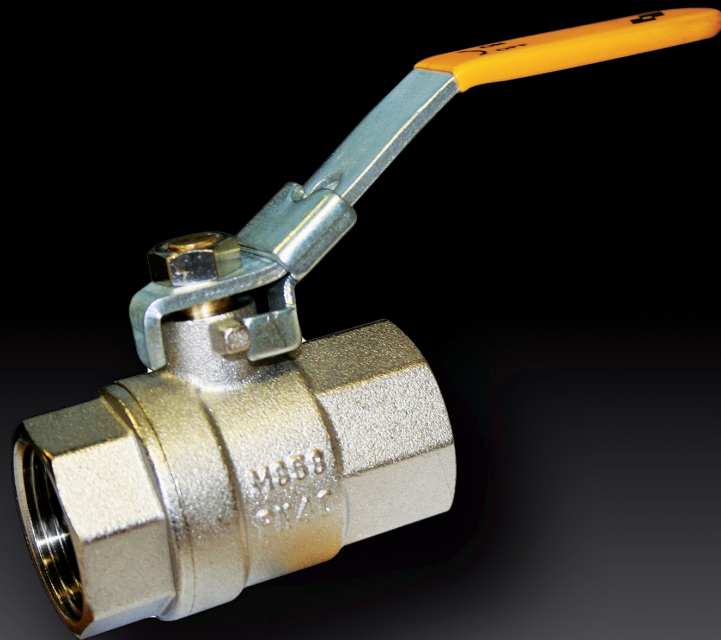

Shawston Valves

Keeping the art of distribution simple

Shawston Valves

Continuing our quest to be at the forefront of innovation we have developed our own brand range of valves, Shawston Valves.

Our valve product range includes general duty valves for use in the building services, industrial and fire protection markets. Suitable for design and build contractors, and where there is an open specification in the brief you will find Shawston valves offer reliability, consistency, and quality assurances.

Shawston Valves

BSPP Female, Nickel Plated Brass Ball Valves, BSI Gas Approved

BSPT Female, Nickel Plated Brass Lockable Ball Valves

Compression Nickel Plated Brass Ball Valves, Blue Handle, WRAS Approved